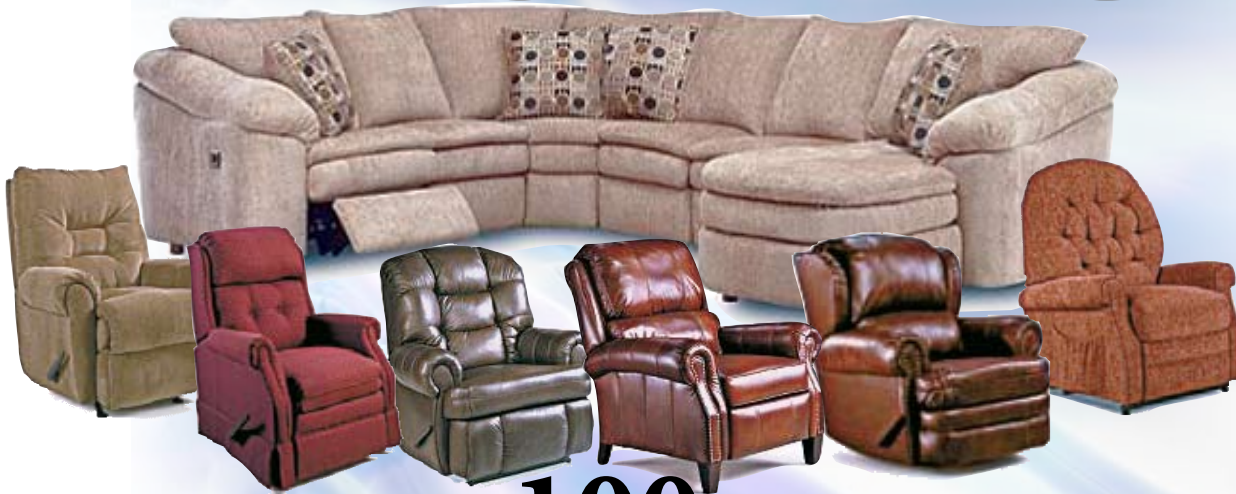

friday 10-6 | saturday 10-6 | sunday 12-5

12 MONTHS

SAC

with approved credit

LANE RECLINER

big game sale

OVER **100** LANE RECLINERS, SOFA RECLINERS

AND **LEATHER SOFAS** ON THE FLOOR!

RECLINERS FROM \$299 | SOFAS FROM \$749

LIFT RECLINERS FROM \$749 | SOFA RECLINERS FROM \$799

FREE DELIVERY

Click here for more specials

www.sheratonfurniture.com

facebook

Become a Sheraton Furniture

Facebook friend for extra special deals!